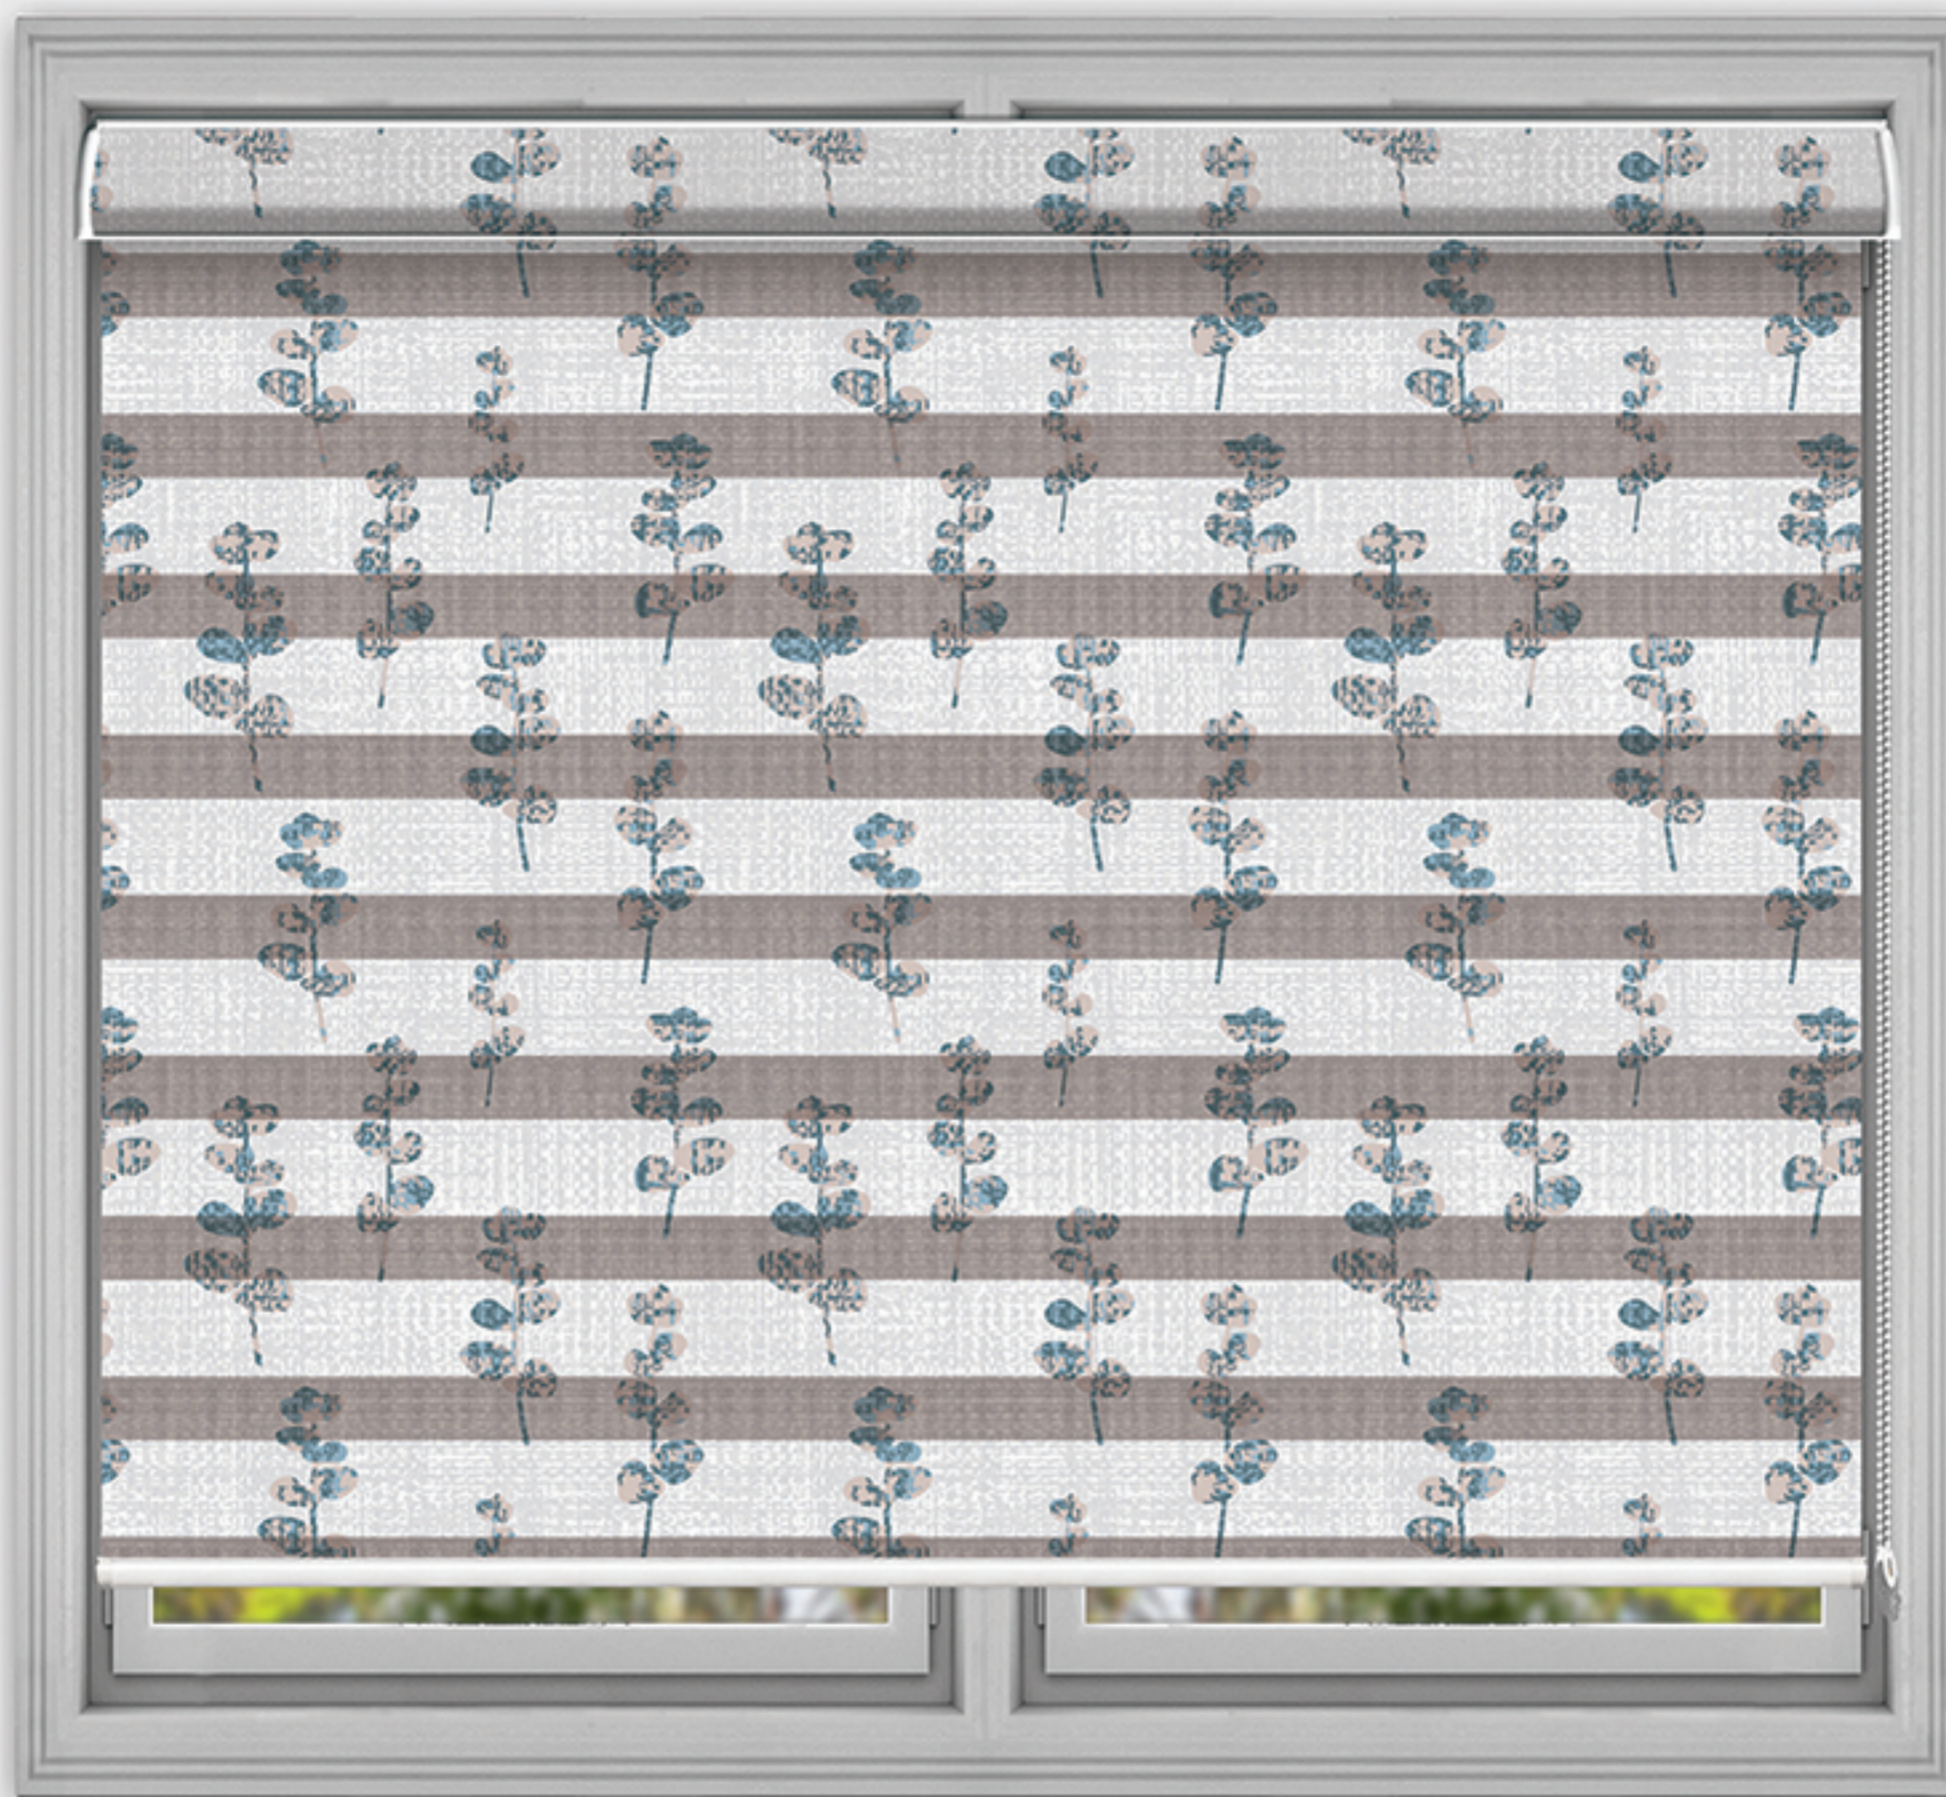

THICKNESS	0.45mm+/-5%
WEIGHT	255g/m ² +/-5%
WIDTH	300CM

4554

TECHNICAL DETAILS

LIGHT BLOCKING	Blackout
COMPOSITION	Polyester 100%
STRIPE SIZE	Solid 10cm / sheer 6cm

THICKNESS	0.45mm+/-5%
WEIGHT	255g/m ² +/-5%
WIDTH	300CM