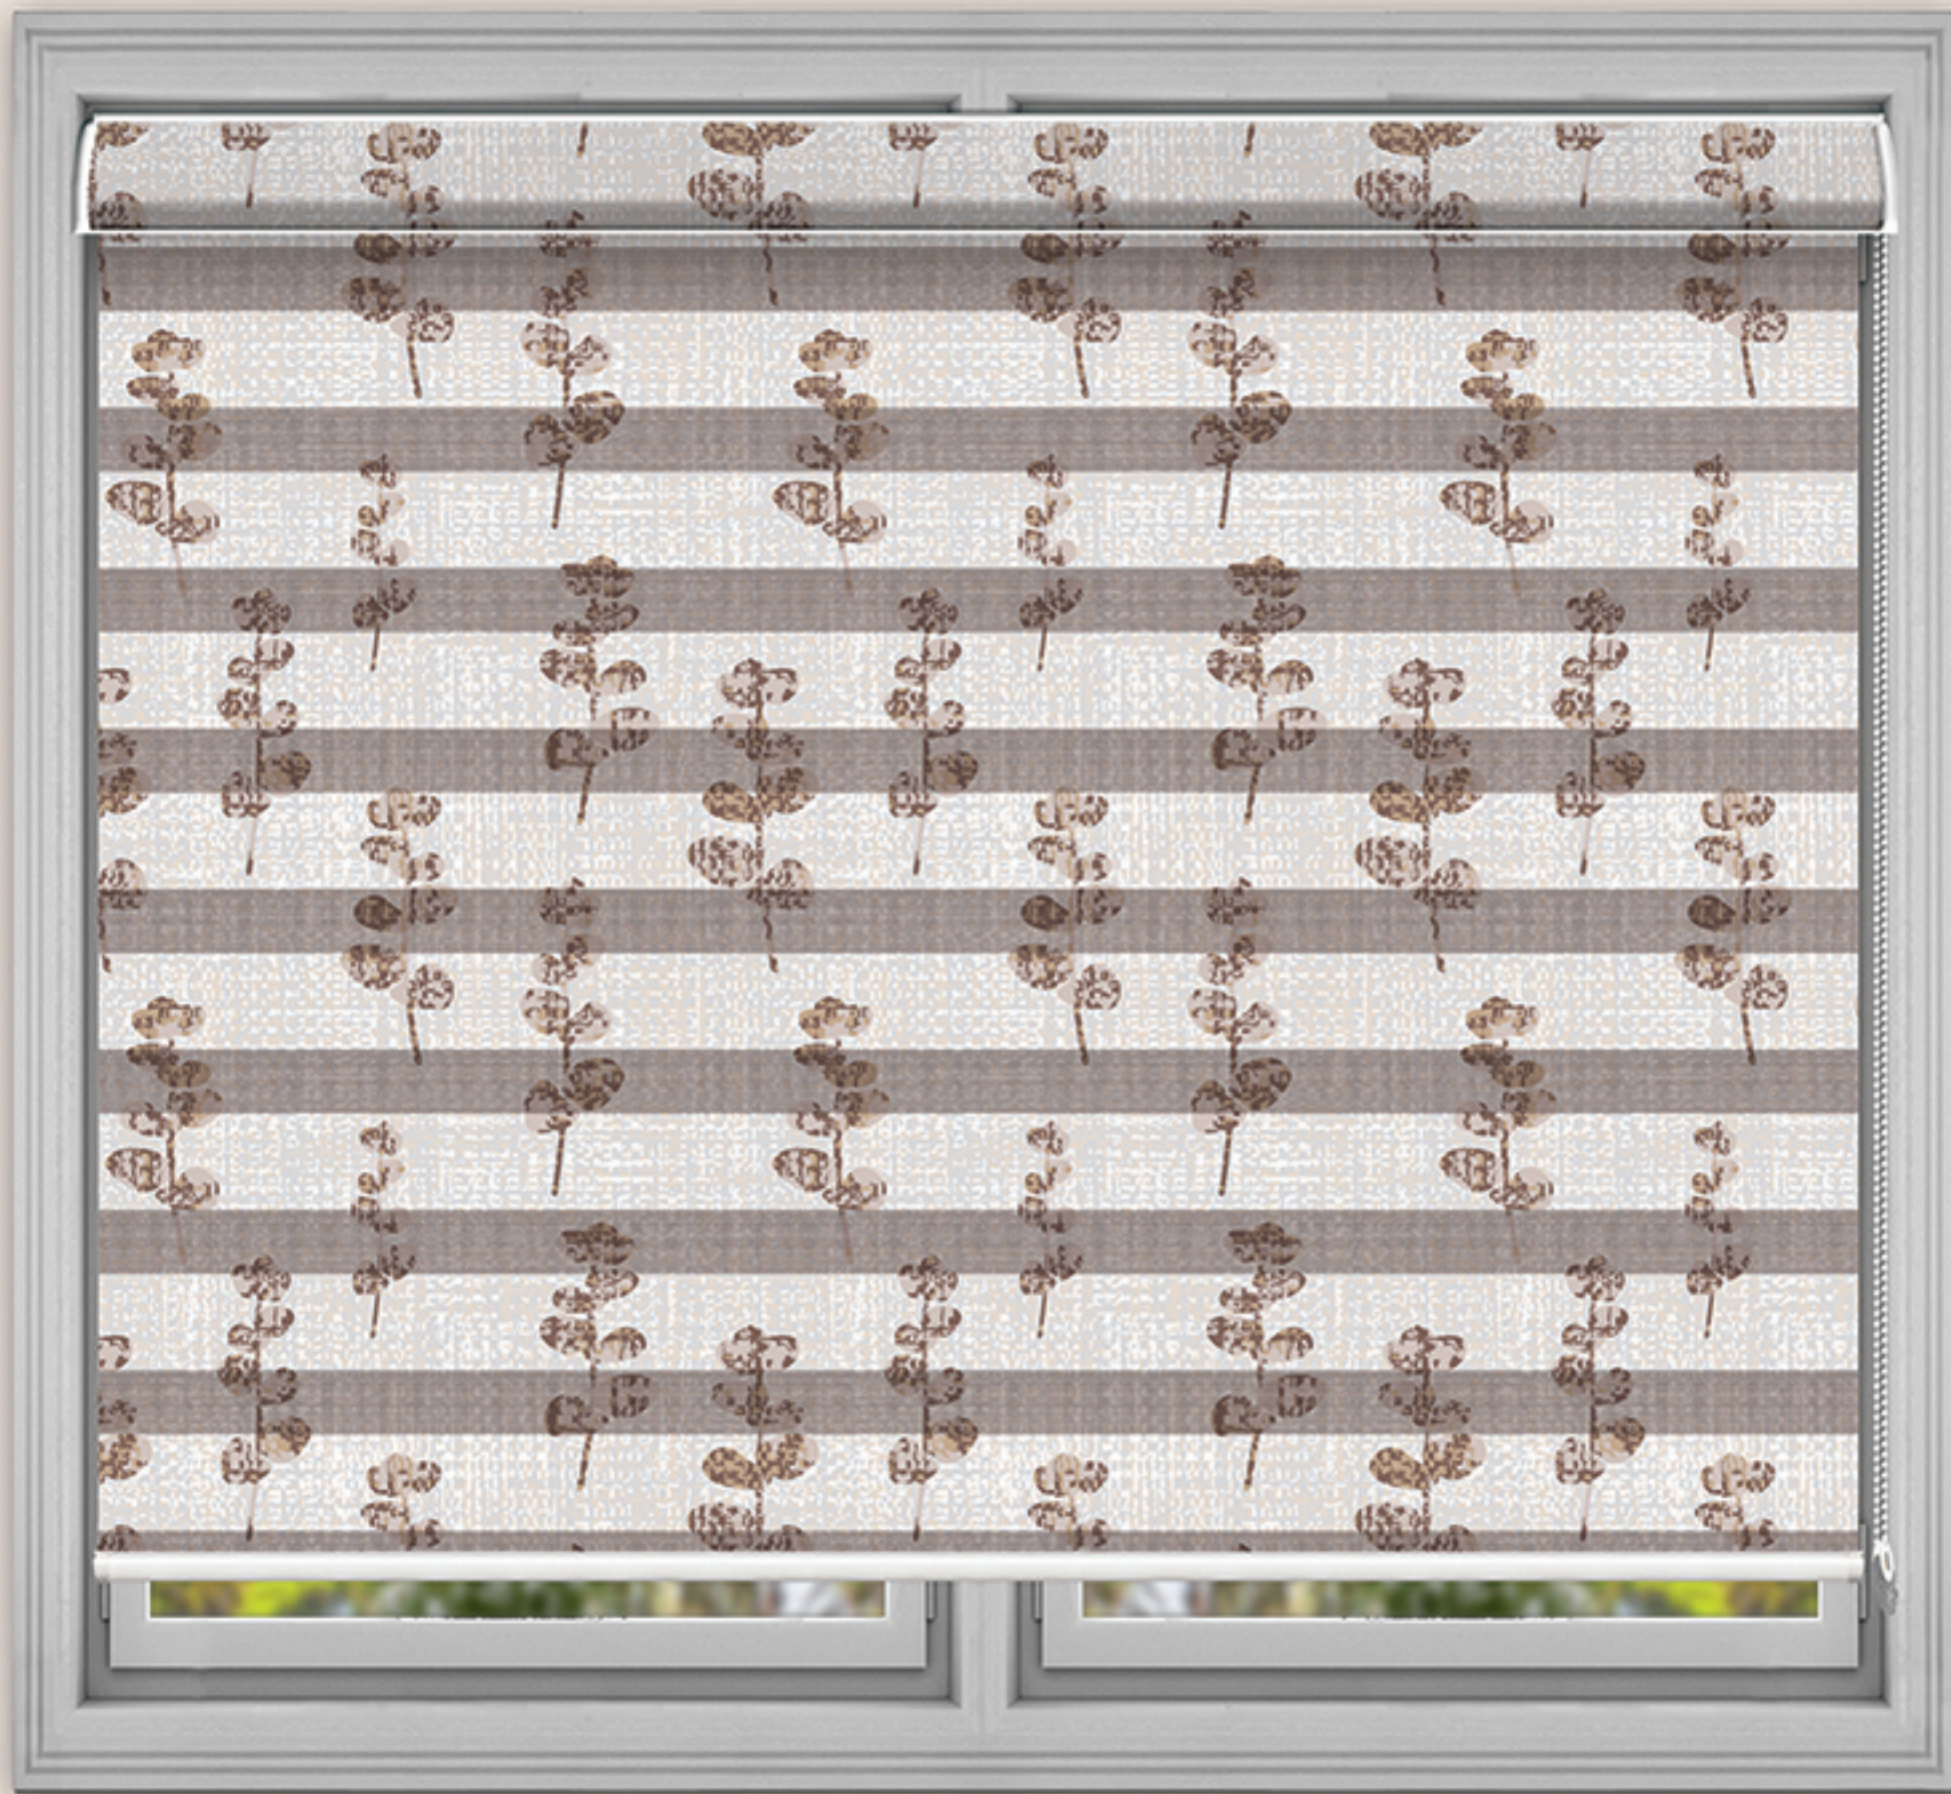

4562

TECHNICAL DETAILS

LIGHT BLOCKING	Blackout	THICKNESS	0.45mm+/-5%
COMPOSITION	Polyester 100%	WEIGHT	255g/m²+/-5%
STRIPE SIZE	Solid 10cm / sheer 6cm	WIDTH	300CM