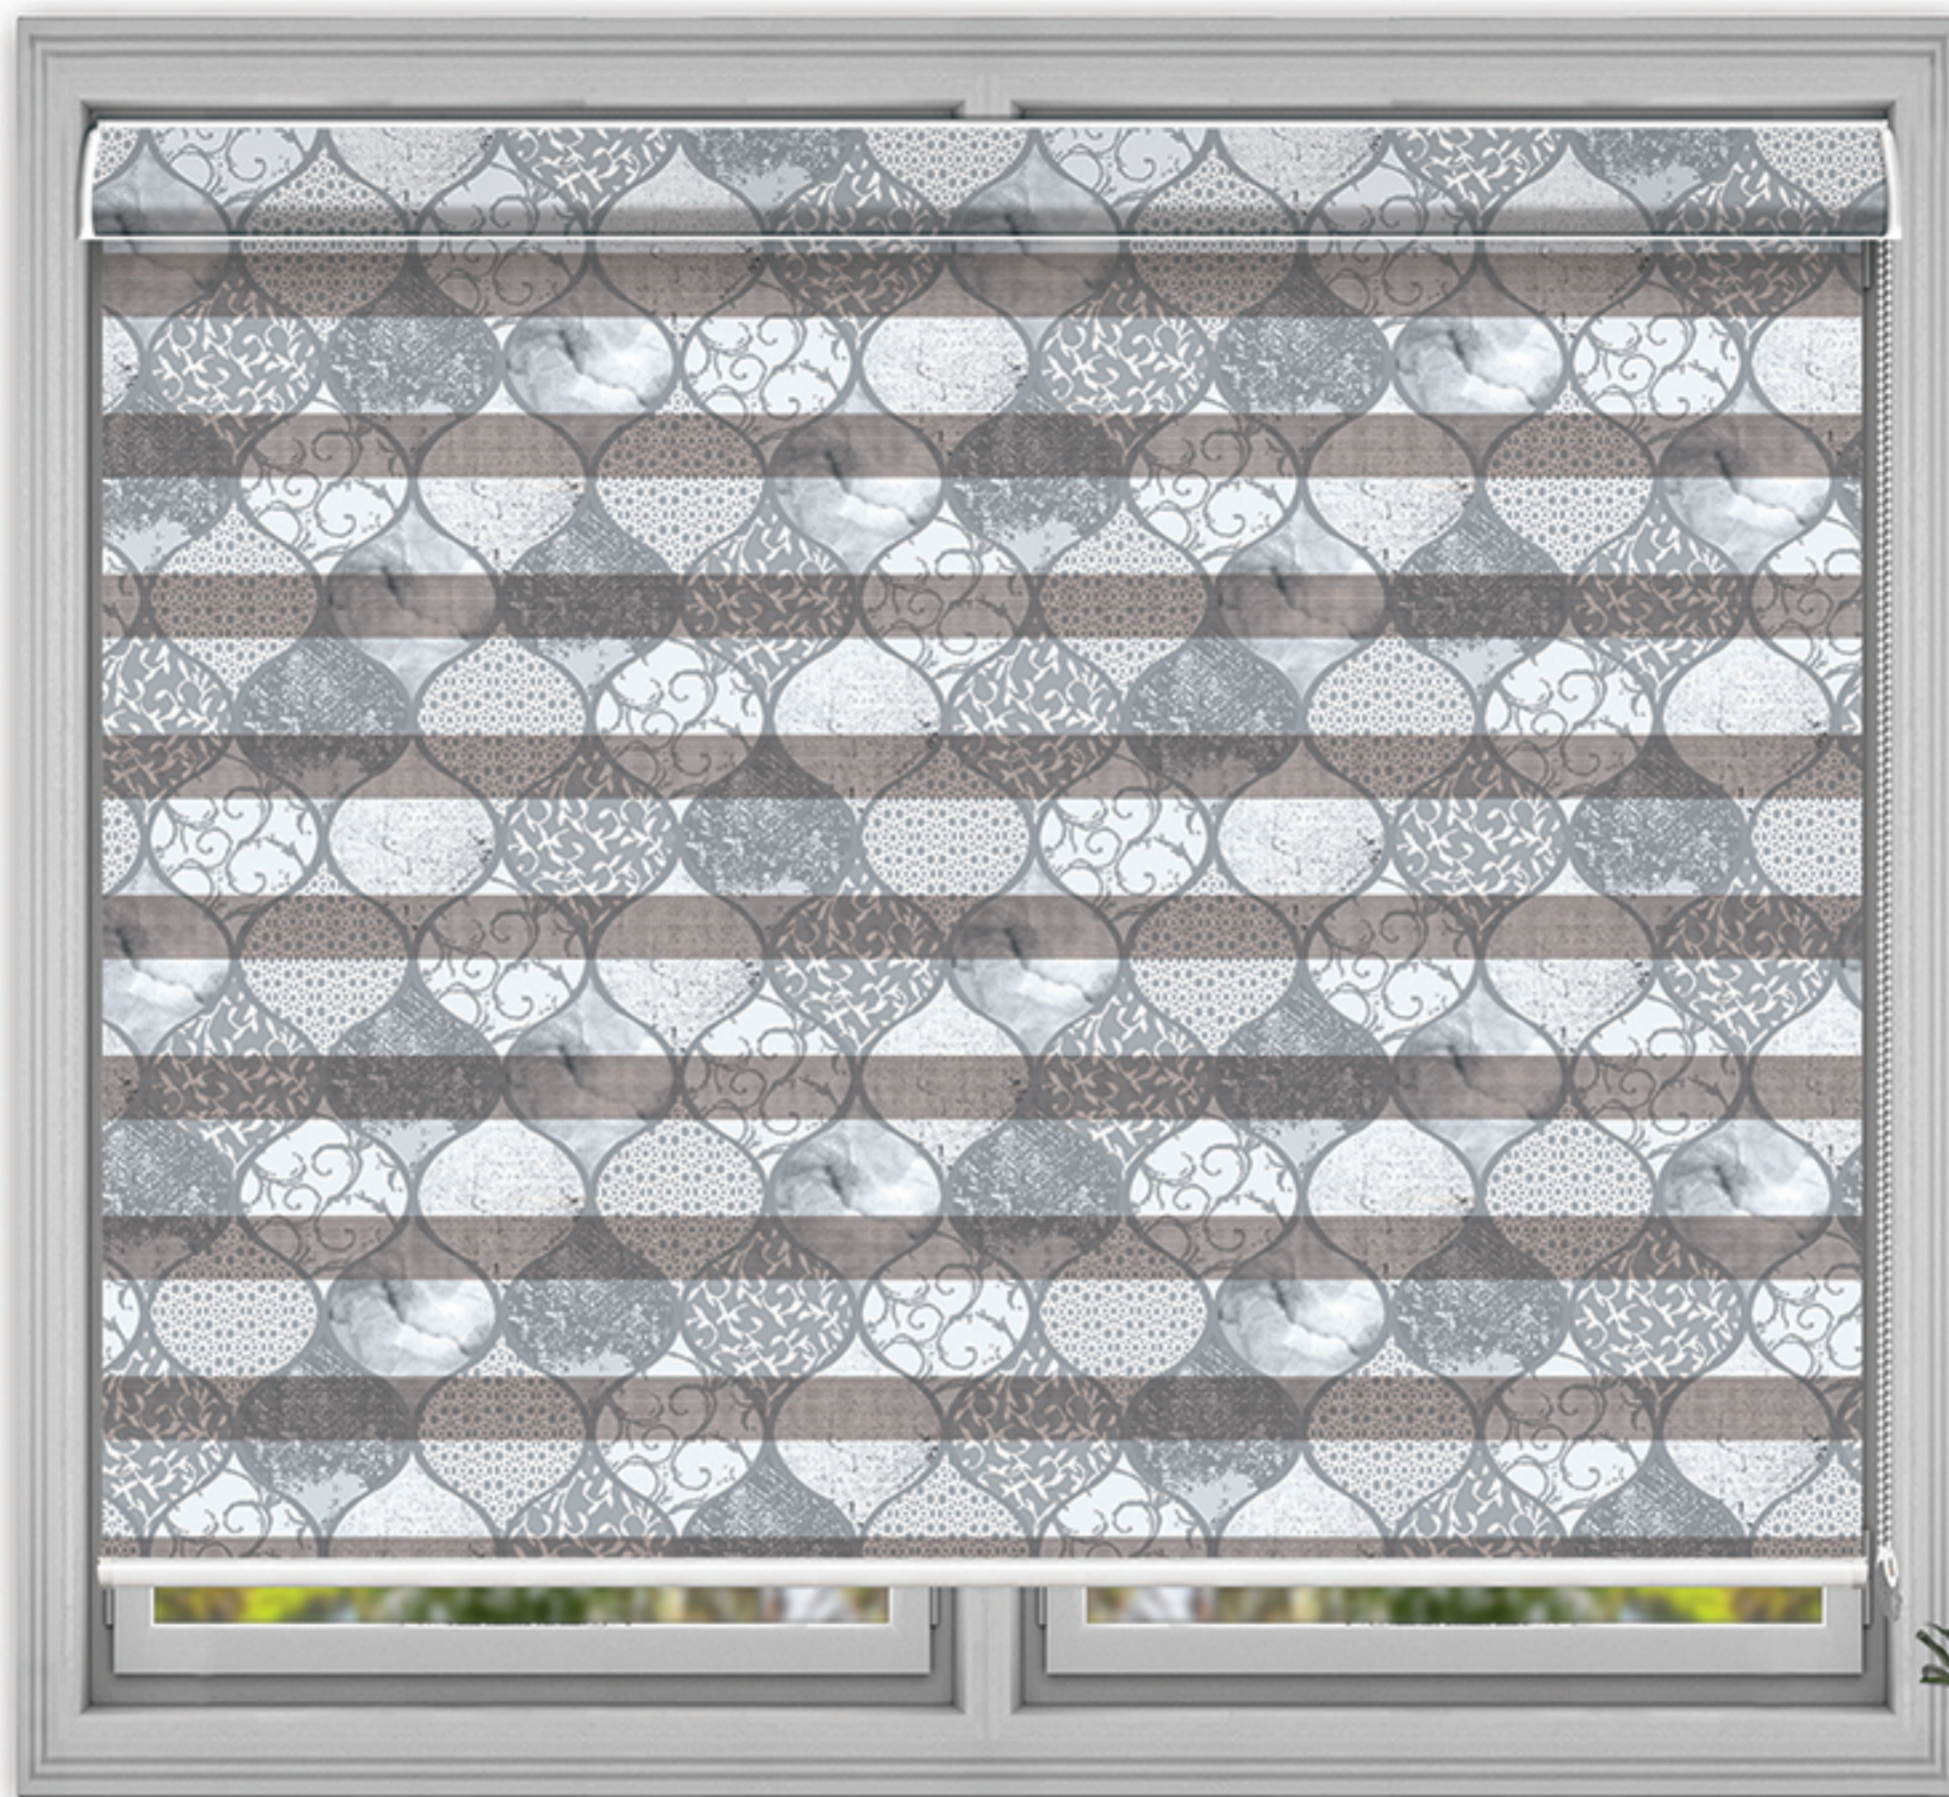

4534

TECHNICAL DETAILS

LIGHT BLOCKING	Blackout
COMPOSITION	Polyester 100%
STRIPE SIZE	Solid 10cm / sheer 6cm

THICKNESS	0.45mm \pm 5%
WEIGHT	255g/m ² \pm 5%
WIDTH	300CM

4541

TECHNICAL DETAILS

LIGHT BLOCKING	Blackout
COMPOSITION	Polyester 100%
STRIPE SIZE	Solid 10cm / sheer 6cm